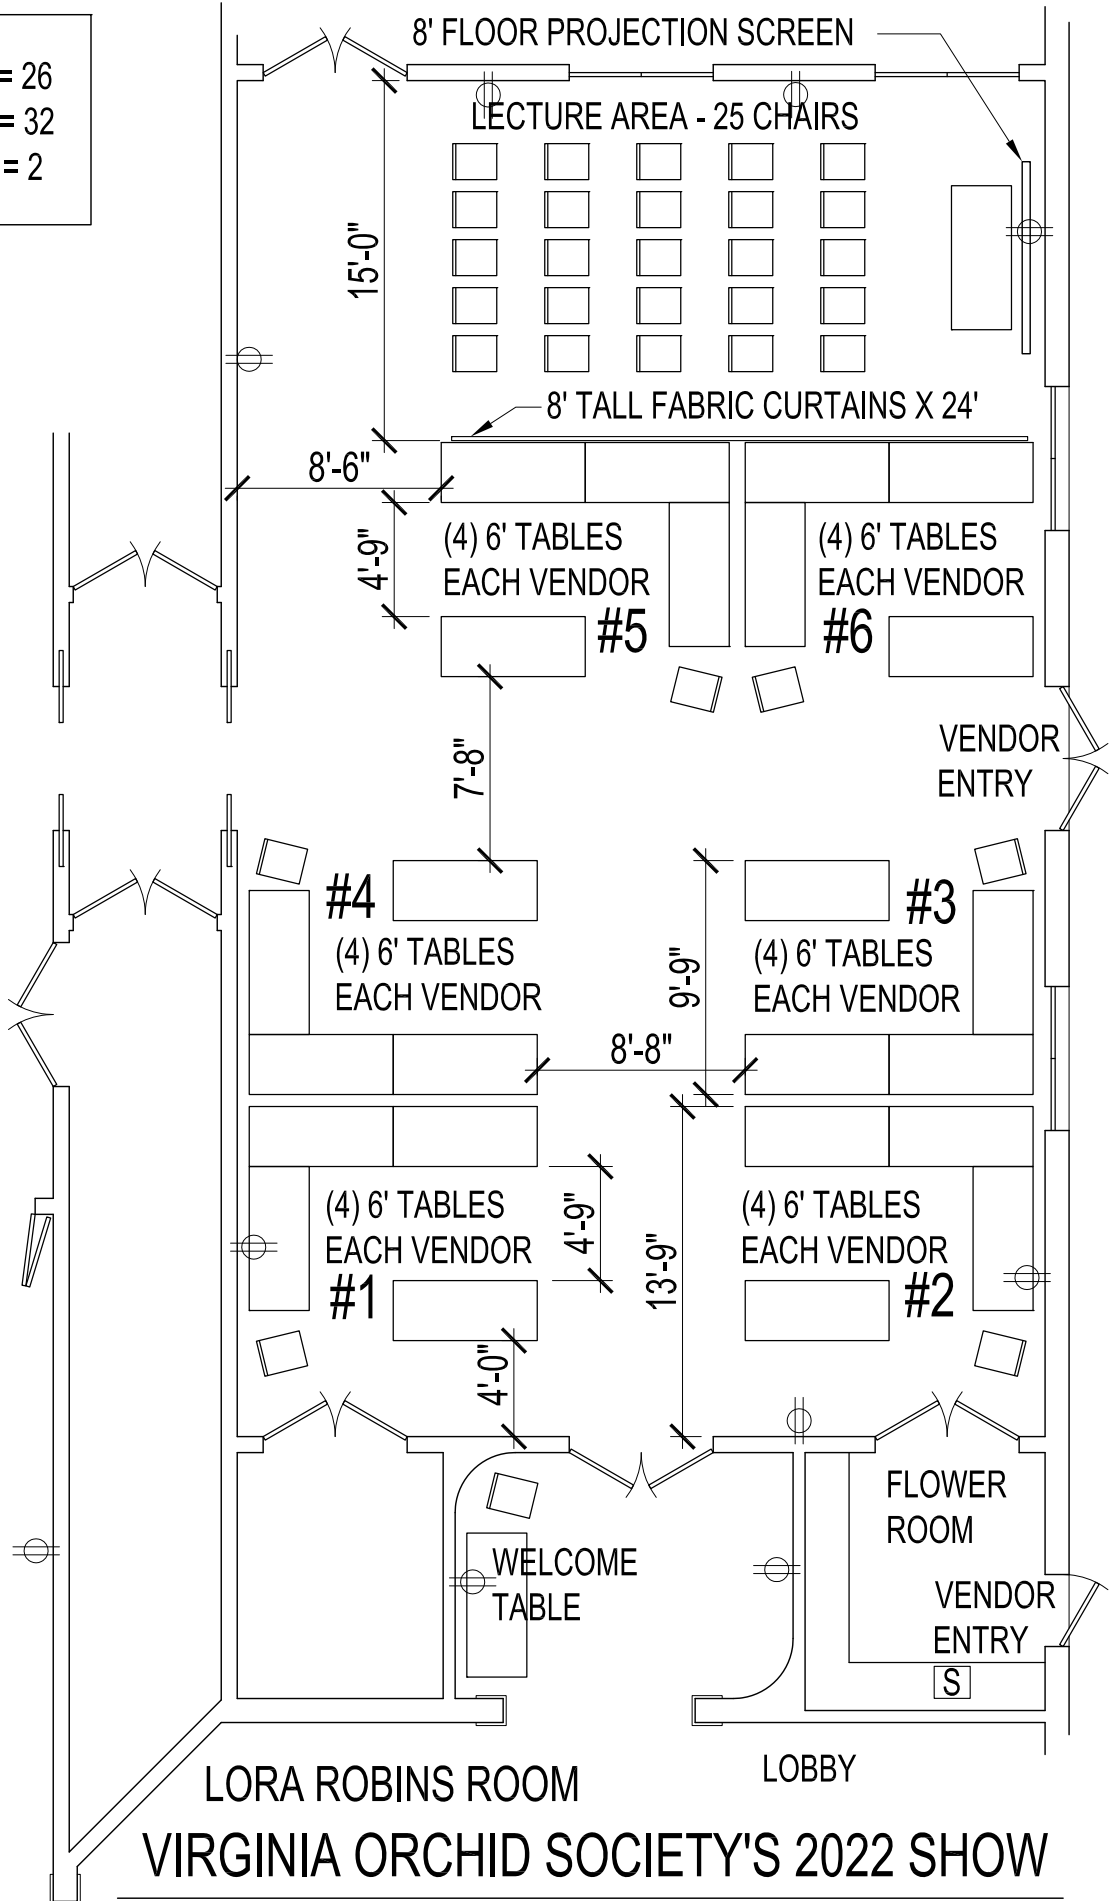

- 6' RECT. TABLES = 26
- CHAIRS = 32
- BLACK RECT. CLOTHS = 2

LORA ROBINS ROOM

VIRGINIA ORCHID SOCIETY'S 2022 SHOW

12-1-2021

SCALE: 1/8" = 1'-0"