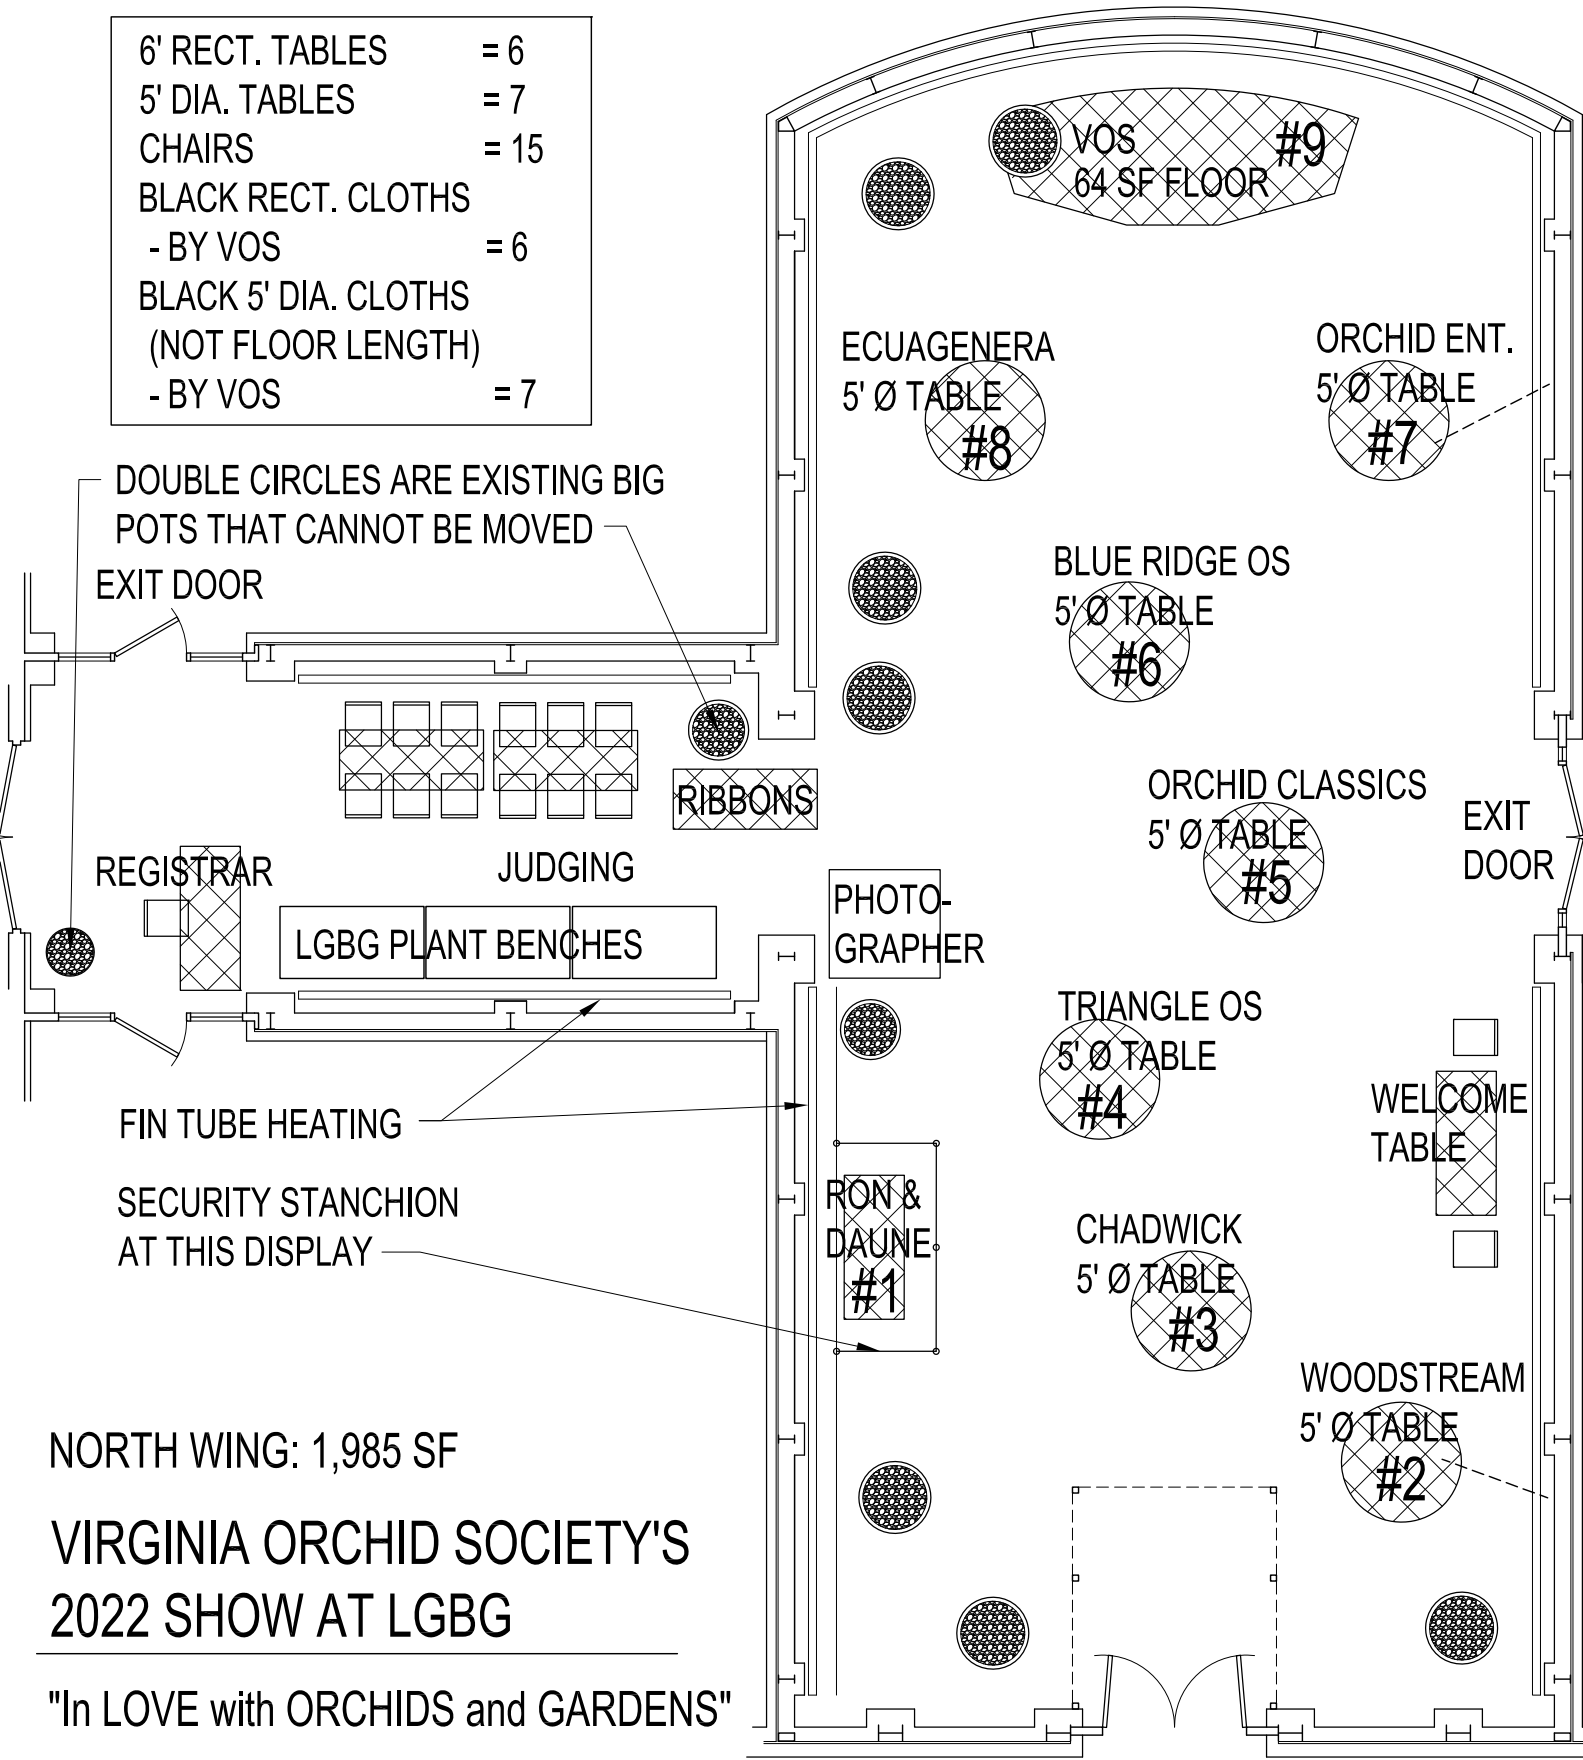

6' RECT. TABLES	= 6
5' DIA. TABLES	= 7
CHAIRS	= 15
BLACK RECT. CLOTHS	
- BY VOS	= 6
BLACK 5' DIA. CLOTHS	
(NOT FLOOR LENGTH)	
- BY VOS	= 7

NORTH WING: 1,985 SF

VIRGINIA ORCHID SOCIETY'S 2022 SHOW AT LGBG