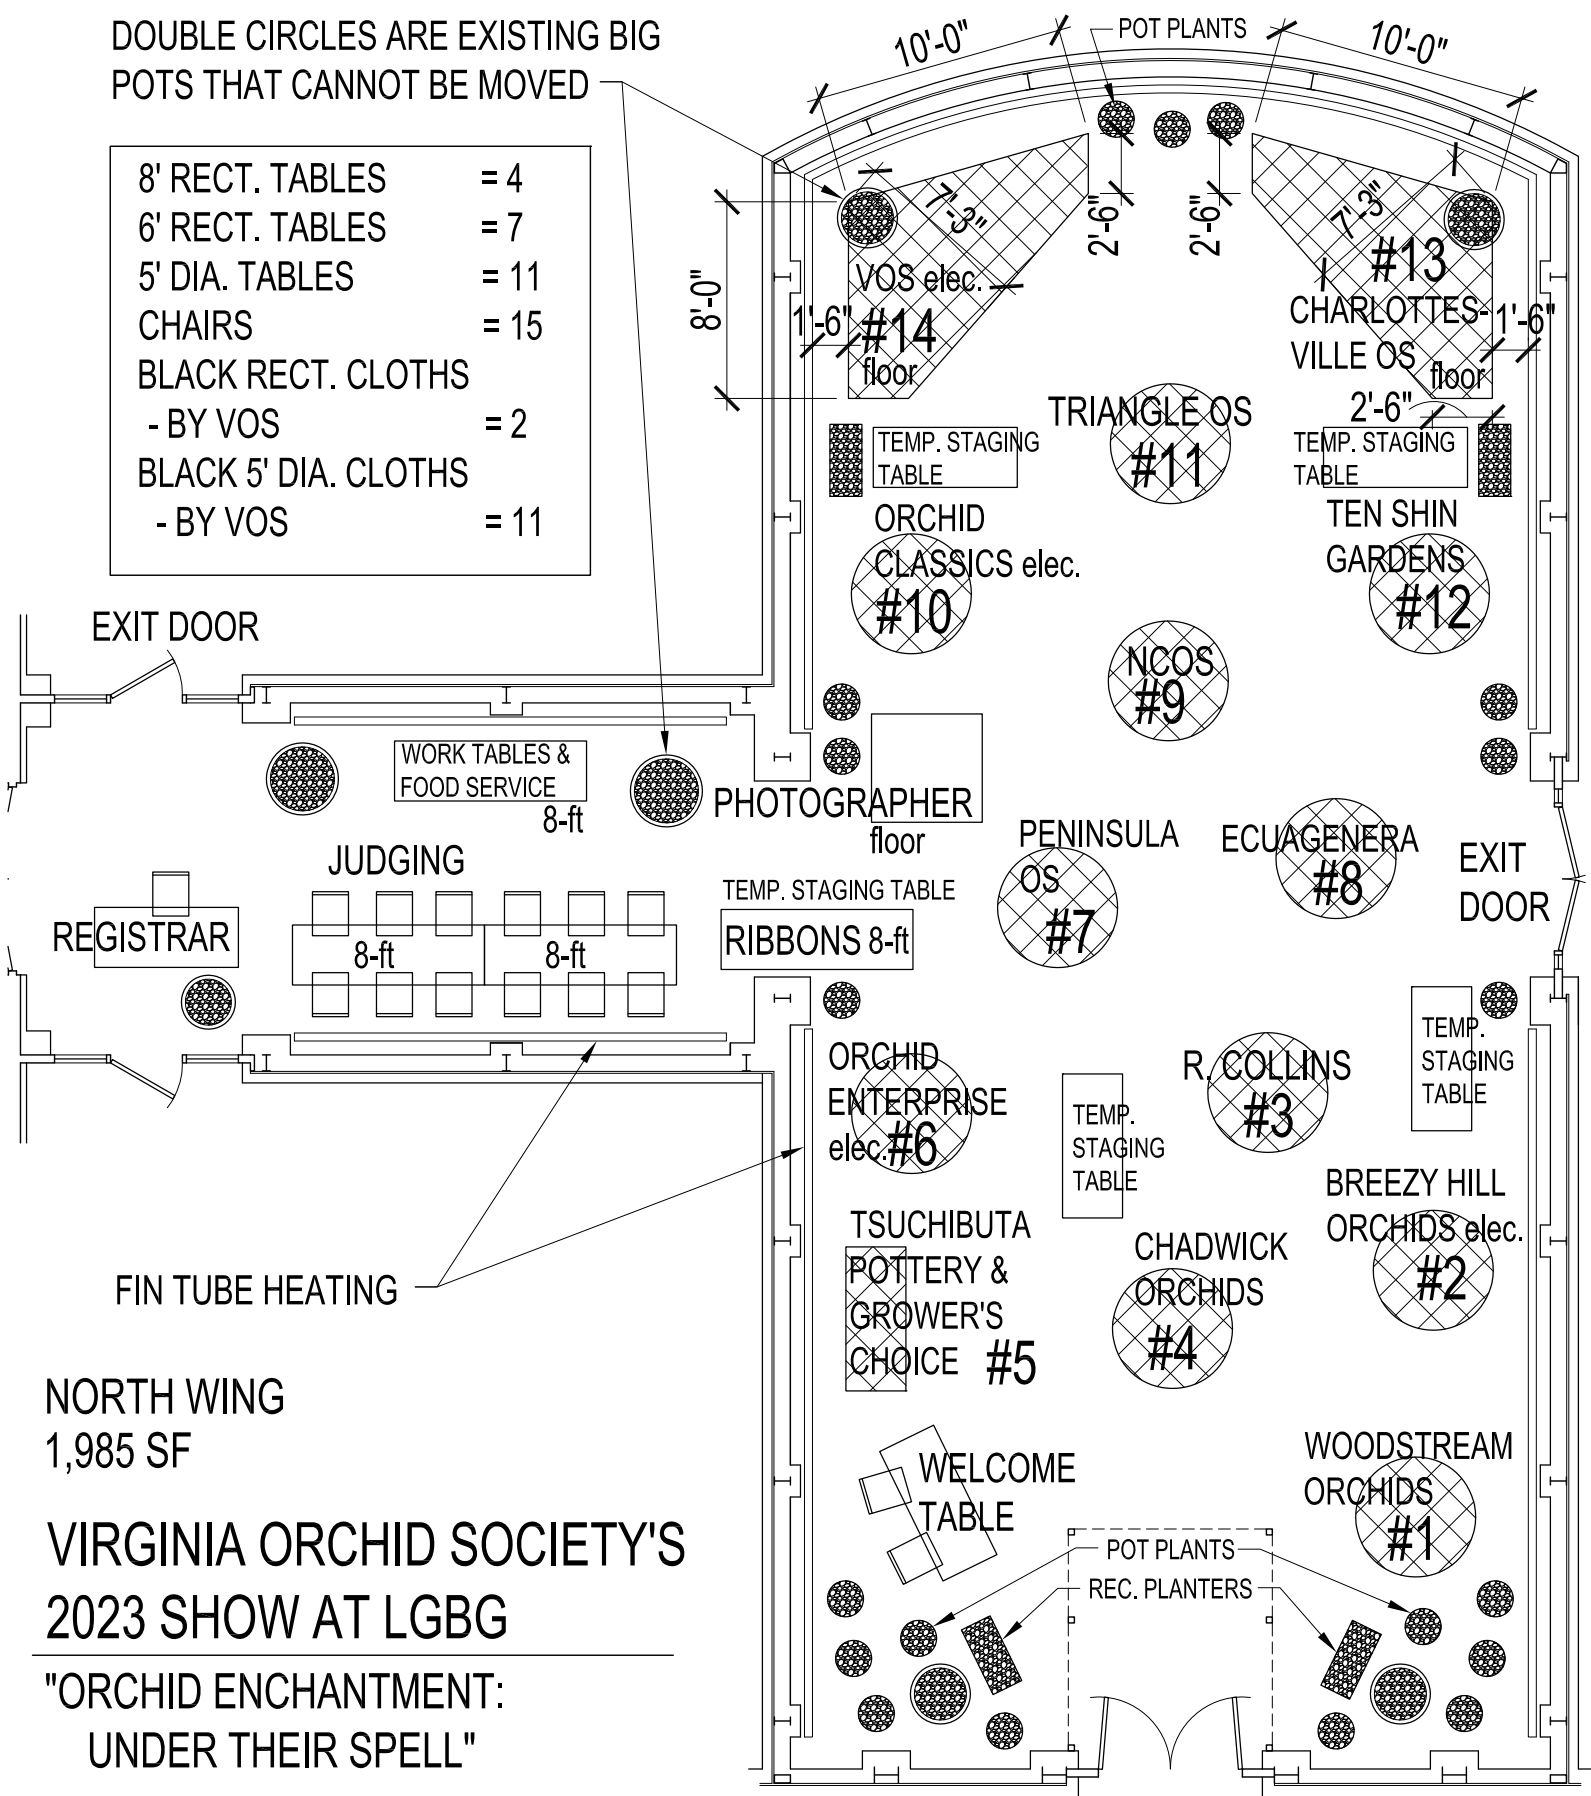

DOUBLE CIRCLES ARE EXISTING BIG POTS THAT CANNOT BE MOVED

8' RECT. TABLES	= 4
6' RECT. TABLES	= 7
5' DIA. TABLES	= 11
CHAIRS	= 15
BLACK RECT. CLOTHS	
- BY VOS	= 2
BLACK 5' DIA. CLOTHS	
- BY VOS	= 11

NORTH WING
1,985 SF