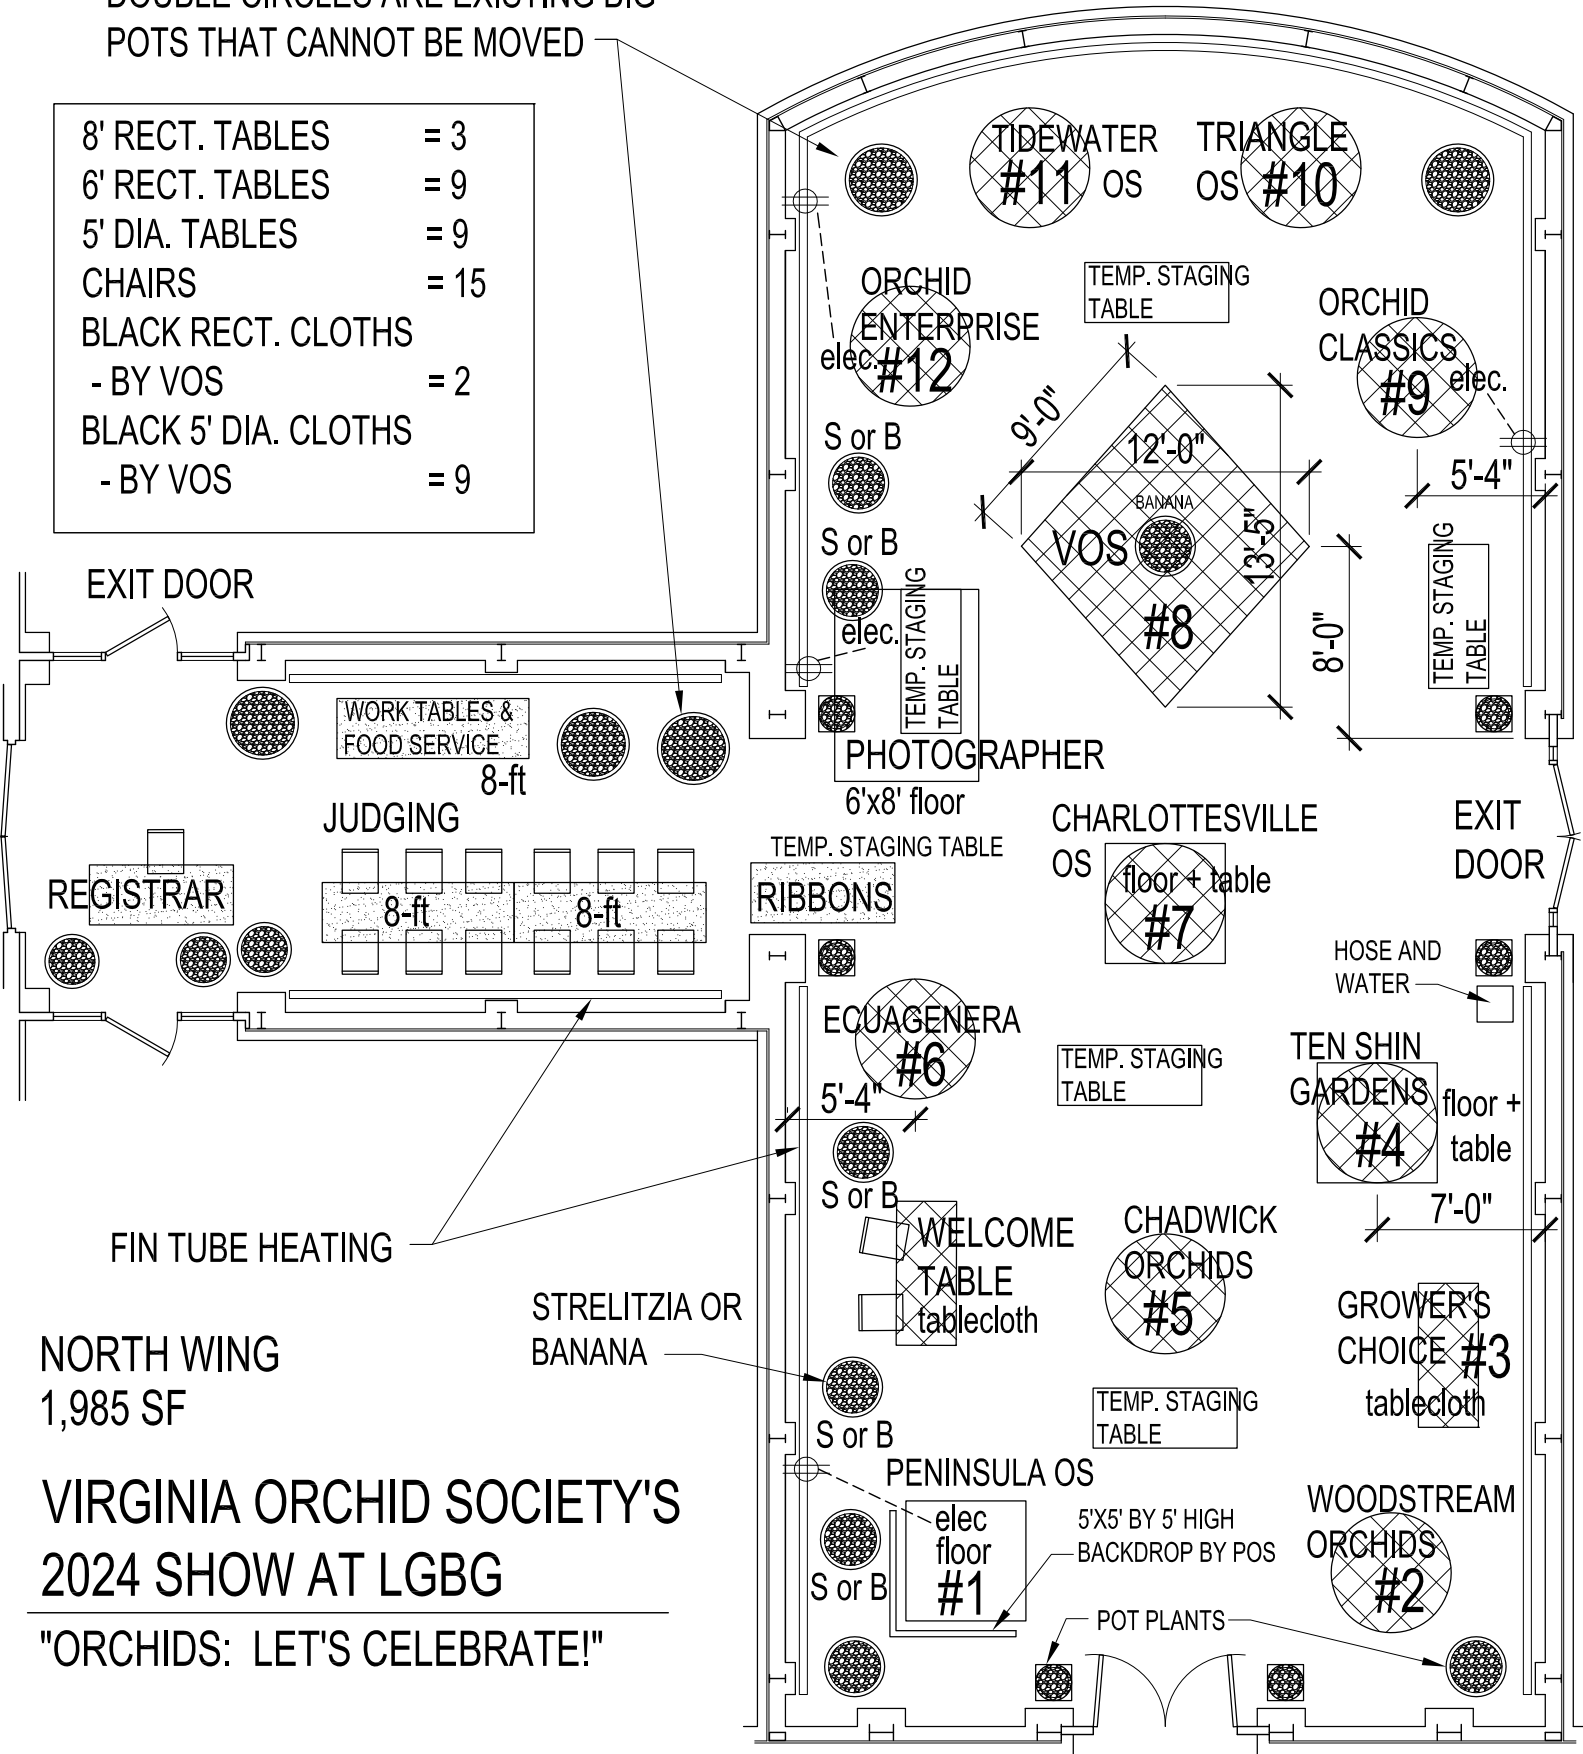

DOUBLE CIRCLES ARE EXISTING BIG POTS THAT CANNOT BE MOVED

- 8' RECT. TABLES = 3
- 6' RECT. TABLES = 9
- 5' DIA. TABLES = 9
- CHAIRS = 15
- BLACK RECT. CLOTHS - BY VOS = 2
- BLACK 5' DIA. CLOTHS - BY VOS = 9

NORTH WING
1,985 SF

VIRGINIA ORCHID SOCIETY'S
2024 SHOW AT LGBG
"ORCHIDS: LET'S CELEBRATE!"